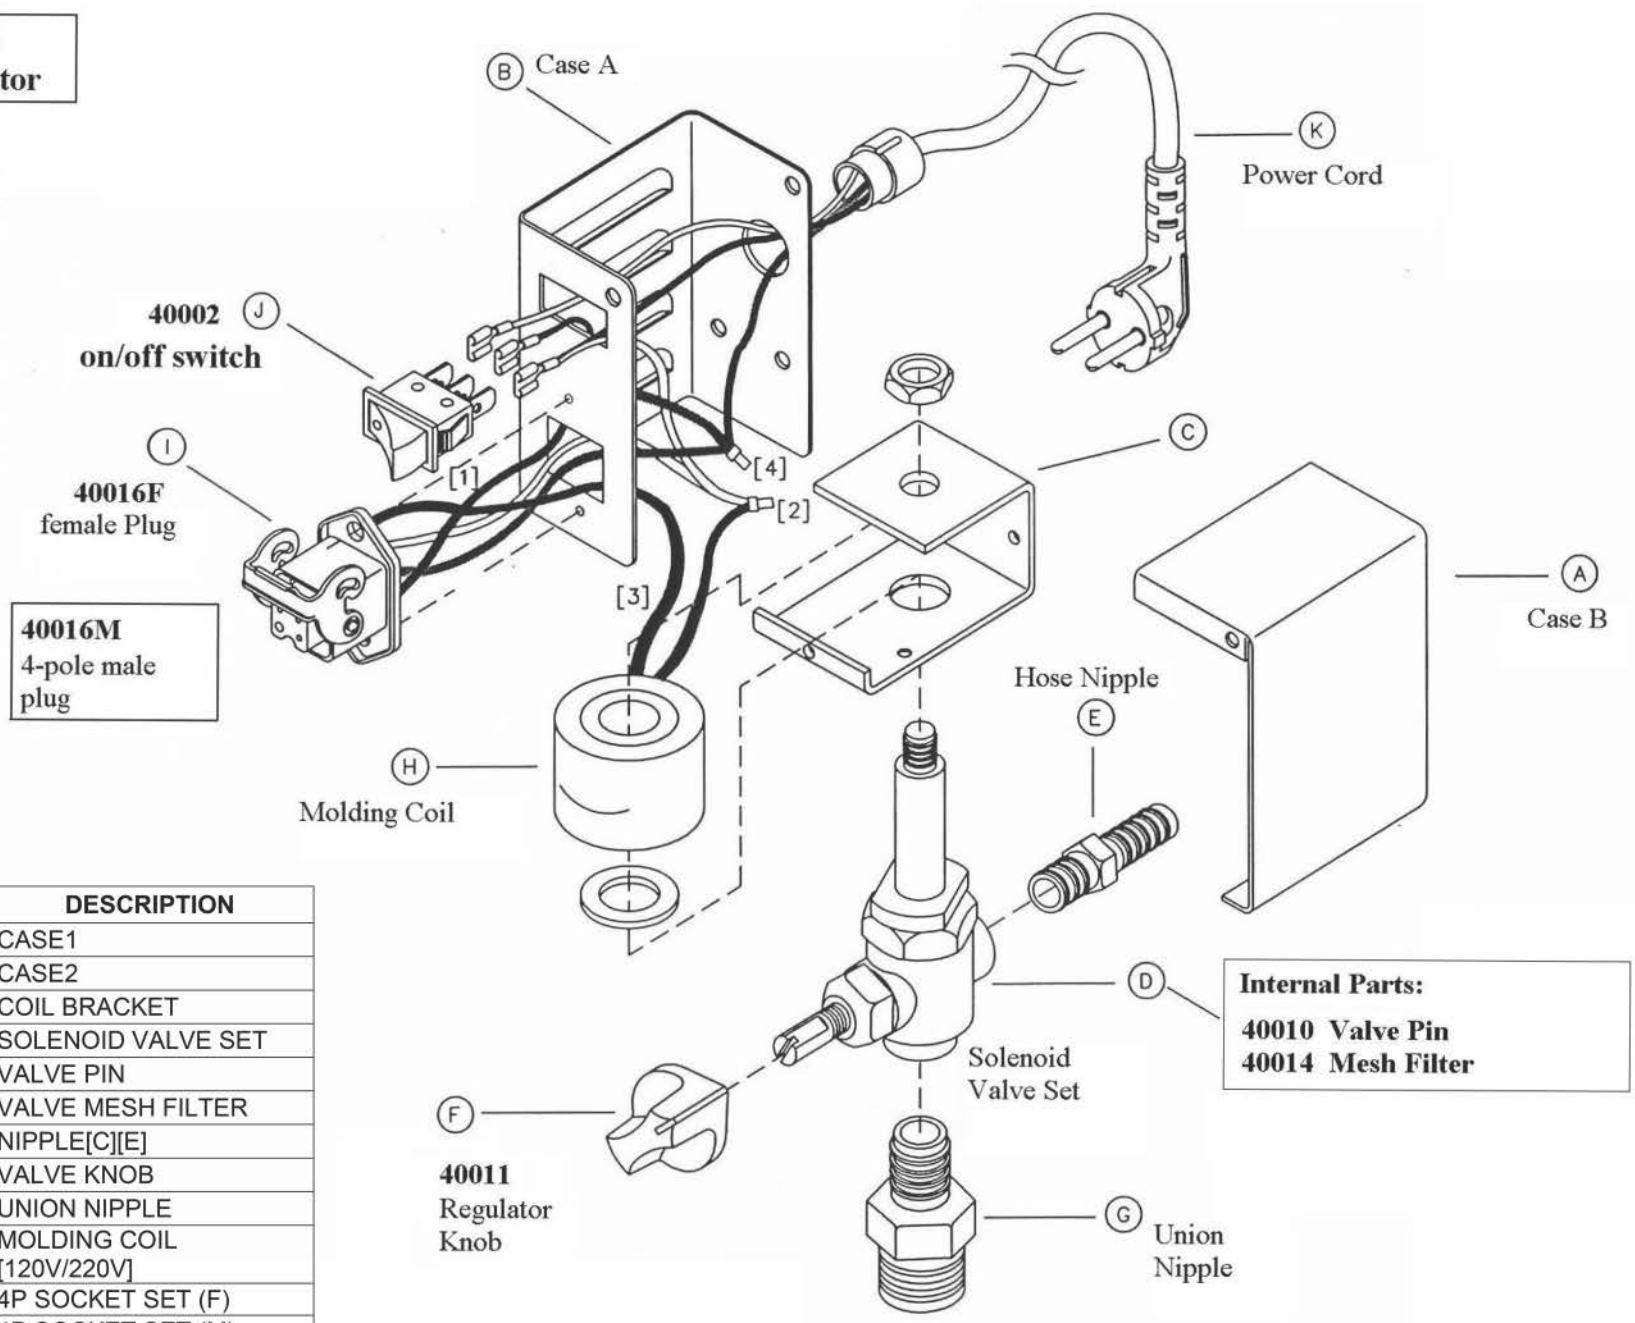

**Ace-Hi / SR-3
Steam Regulator**

NO		DESCRIPTION
A		CASE1
B		CASE2
C		COIL BRACKET
D		SOLENOID VALVE SET
	40010	VALVE PIN
	40014	VALVE MESH FILTER
E		NIPPLE[C][E]
F	40011	VALVE KNOB
G		UNION NIPPLE
H		MOLDING COIL [120V/220V]
I	40016F	4P SOCKET SET (F)
	40016M	4P SOCKET SET (M)
J	40002	I/O SWITCH
K		POWER CORD[120V/220V]

Internal Parts:
40010 Valve Pin
40014 Mesh Filter